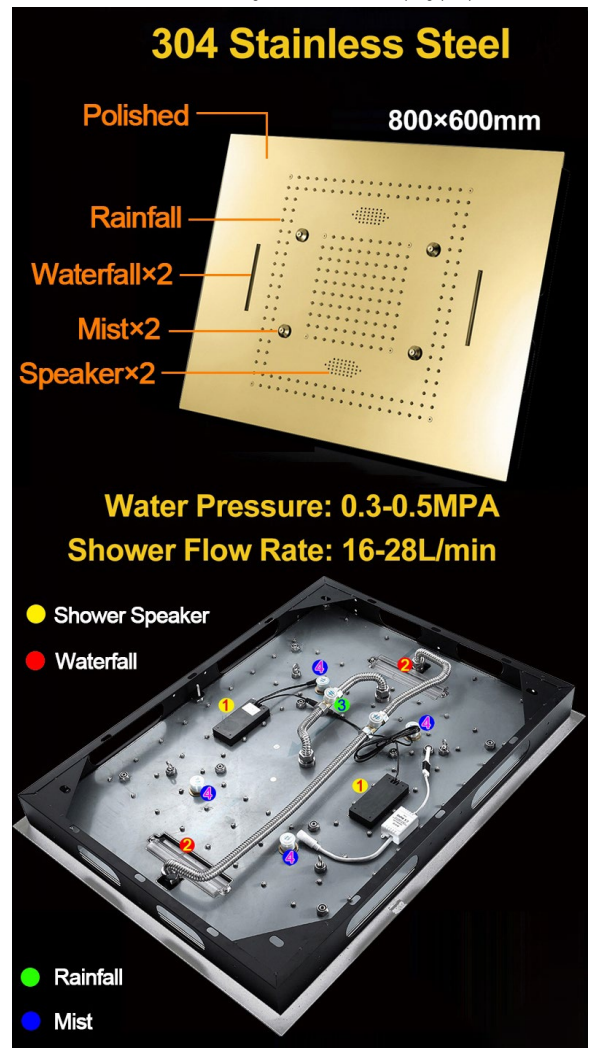

**THERMOSTATIC LED PHONE CONTROLLED RECESSED CEILING MOUNT WATERFALL RAINFALL MIST GOLD SHOWER SYSTEM WITH JETTED BODY SPRAYS AND HANDHELD SHOWER SPECIFICATIONS**

**Shower Head**

Product shown is only for installation display purpose

- Shower Panel /Hose Material: 304 Stainless Steel
- Shower Head Size: 800\*600 mm
- Showerheads Install: Embedded Ceiling Mounted
- Concealed Mixer Install: Wall-Mounted
- LED Shower Head Functions: Rainfall, Waterfall, Mist
- Water Pressure: 0.3 MPA
- Water Flow: 16L/min~28L/min
- Shower Accessories Material: Brass
- LED Light: Need to Connect Power
- Shower Hose Length: 1.5M
- AC: 100-265V 50/60Hz
- Music: Need Bluetooth

## Hand Shower

Flow Rate: 2.0 GPM / 7.6 LPM

### FEATURES

- Material: Brass
- Base Plate Height: 5-1/8"
- Base Plate Width: 5-1/8"
- Jet Surface Area: 3-1/8"
- Surface Depth: 1/4"
- Adjustment Angle: 5°
- Male NPT Connection: 1/2"
- Maximum Flow Rate: 2.5 GPM (9.5L/min) max @ 80 psi