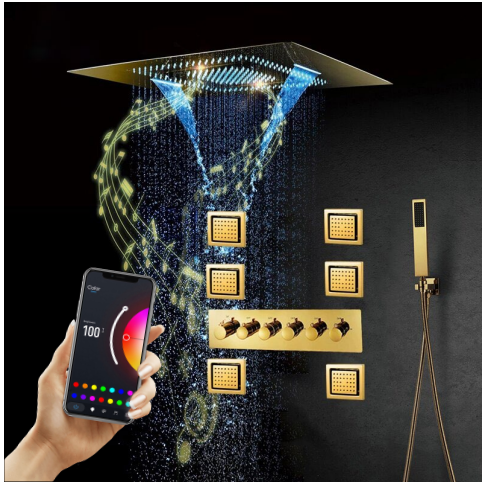

**THERMOSTATIC LED PHONE CONTROLLED RECESSED CEILING MOUNT WATERFALL RAINFALL MIST GOLD SHOWER SYSTEM WITH JETTED BODY SPRAYS AND HANDHELD SHOWER SPECIFICATIONS**

**Shower Head**

Product shown is only for installation display purpose

- Shower Panel /Hose Material: 304 Stainless Steel
- Shower Head Size: 800\*600 mm
- Showerheads Install: Embedded Ceiling Mounted
- Concealed Mixer Install: Wall-Mounted
- LED Shower Head Functions: Rainfall, Waterfall, Mist
- Water Pressure: 0.3 MPA
- Water Flow: 16L/min~28L/min
- Shower Accessories Material: Brass
- LED Light: Need to Connect Power
- Shower Hose Length: 1.5M
- AC: 100-265V 50/60Hz
- Music: Need Bluetooth