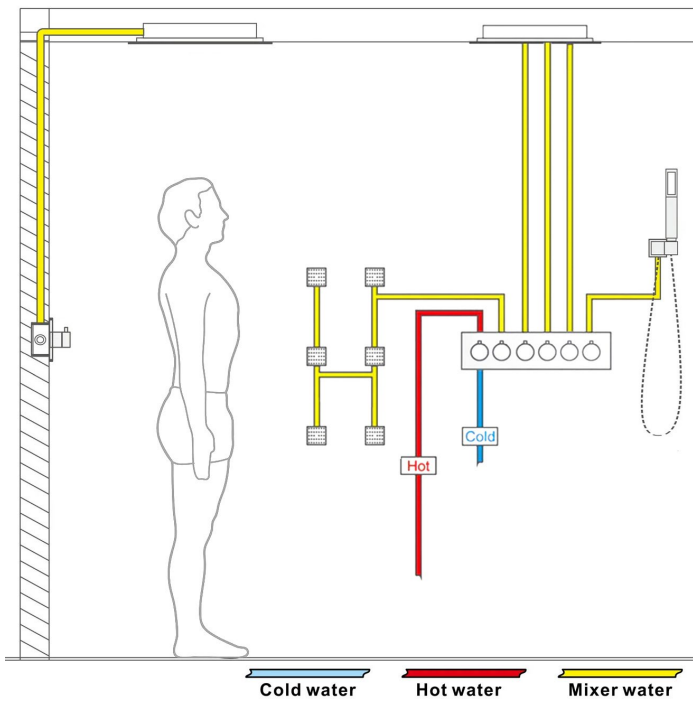

Shower Mixer Connections