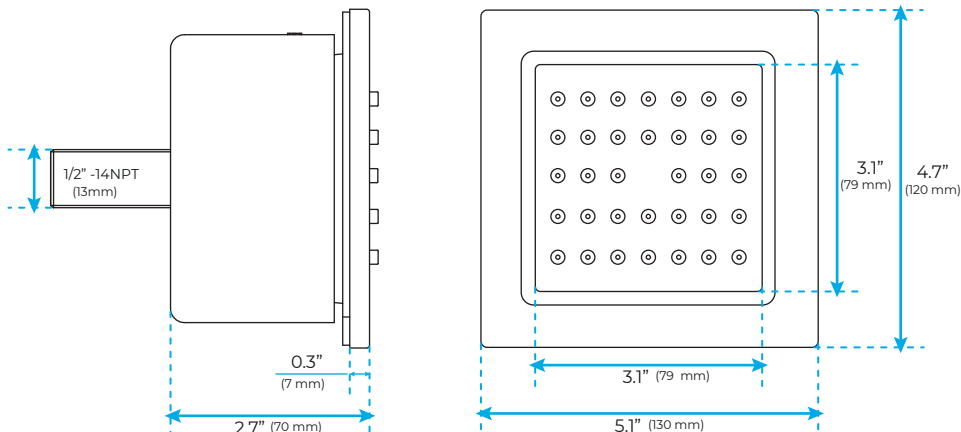

- Shower Panel /Hose Material: 304 Stainless Steel
- Shower Head Size: 800\*600 mm
- Showerheads Install: Embedded Ceiling Mounted
- Concealed Mixer Install: Wall-Mounted
- LED Shower Head Functions: Rainfall, Waterfall, Mist
- Water Pressure: 0.3 MPA
- Water Flow: 16L/min~28L/min
- Shower Accessories Material: Brass
- LED Light: Need to Connect Power
- Shower Hose Length: 1.5M
- AC: 100-265V 50/60Hz
- Music: Need Bluetooth

## Shower Mixer Connections

### FEATURES

- Material: Brass
- Base Plate Height: 5-1/8"
- Base Plate Width: 5-1/8"
- Jet Surface Area: 3-1/8"
- Surface Depth: 1/4"
- Adjustment Angle: 5°
- Male NPT Connection: 1/2"
- Maximum Flow Rate: 2.5 GPM (9.5L/min) max @ 80 psi