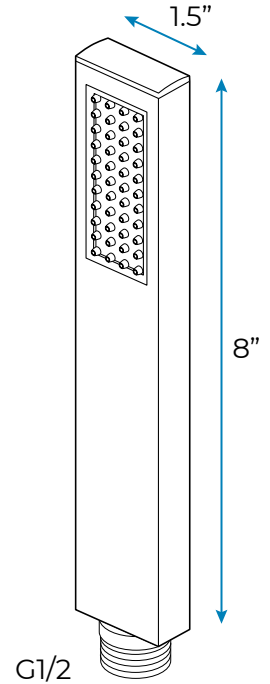

Hand Shower

Flow Rate: 2.0 GPM / 7.6 LPM