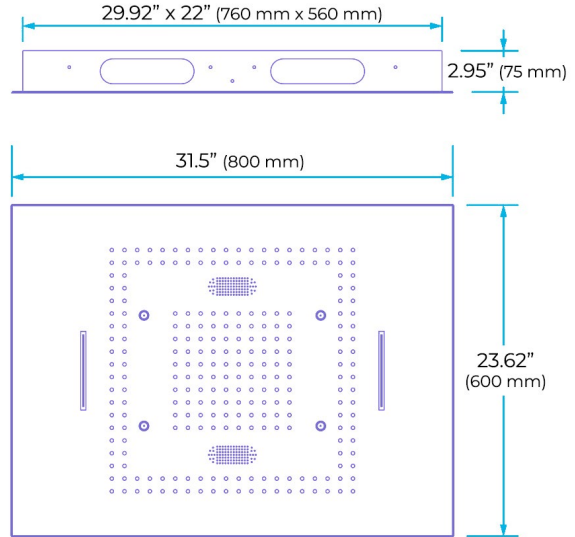

Shower Head

Product shown is only for installation display purpose

- Shower Panel /Hose Material: 304 Stainless Steel
- Shower Head Size: 800*600 mm
- Showerheads Install: Embedded Ceiling Mounted
- Concealed Mixer Install: Wall-Mounted
- LED Shower Head Functions: Rainfall, Waterfall, Mist
- Water Pressure: 0.3 MPA
- Water Flow: 16L/min~28L/min
- Shower Accessories Material: Brass
- LED Light: Need to Connect Power
- Shower Hose Length: 1.5M
- AC: 100-265V 50/60Hz
- Music: Need Bluetooth